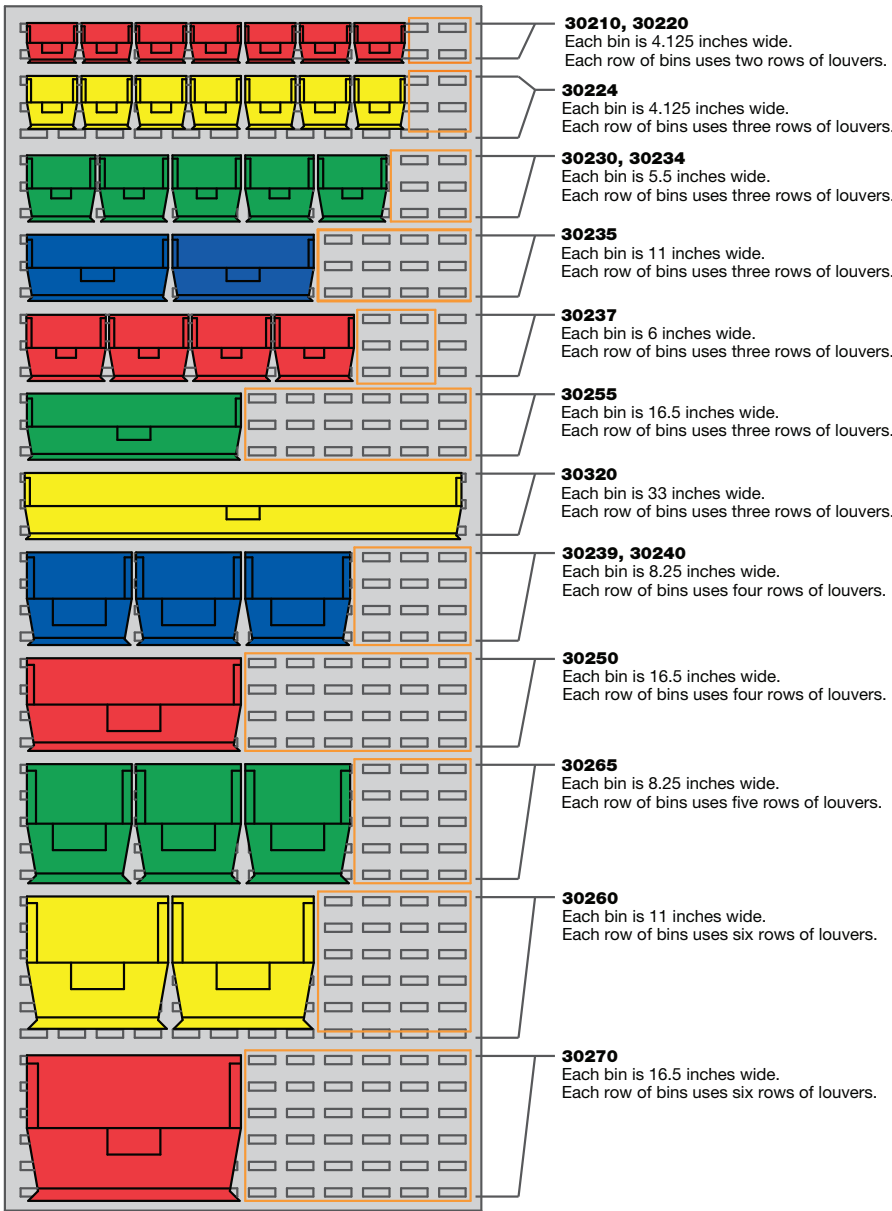

Louvered Panel & Bin

Combination Guide

AKROBINS®

Number of Rows Per Panel		
Model Number	Width of Rows	Number of Rows
30118	16.5"	30
30161	33"	30
30606	49.5"	16 per side
30607	49.5"	16 per side
30618	16.5"	9
30636	33"	9
30650	49.5"	16
30651	33"	36
30653	33"	36 per side
30655	49.5"	16
30656	49.5"	16
30658	16.5"	30 per side
30661	33"	30
30676	33"	30 per side
98318	16.5"	15 per side
98600	24.75"	10
98636	33"	10

Single Row Louvered Panel		
Model Number	Width of Row	Number of Louvers
30632	31"	11

INSIGHT®

30632 with 30240BLUE, 30230BLUE, 30220BLUE AkroBins

30636 with 30230RED AkroBins

30618 with 305B1 InSight Bins