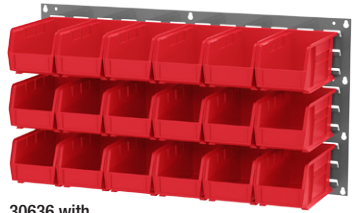

Louvered Panel & Bin

Combination Guide

AKROBINS®

Number of Rows Per Panel		
Model Number	Width of Rows	Number of Rows
30118	16.5"	30
30161	33"	30
30606	49.5"	16 per side
30607	49.5"	16 per side
30618	16.5"	9
30636	33"	9
30650	49.5"	16
30651	33"	36
30653	33"	36 per side
30655	49.5"	16
30656	49.5"	16
30658	16.5"	30 per side
30661	33"	30
30676	33"	30 per side
98318	16.5"	15 per side
98600	24.75"	10
98636	33"	10

Single Row Louvered Panel		
Model Number	Width of Row	Number of Louvers
30632	31"	11

INSIGHT®

30632 with 30240BLUE, 30230BLUE, 30220BLUE AkroBins

30636 with 30230RED AkroBins

30618 with 305B1 InSight Bins