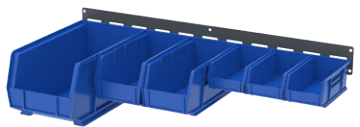

Louvered Panel & Bin

Combination Guide

AKROBINS®

Number of Rows Per Panel		
Model Number	Width of Rows	Number of Rows
30118	16.5"	30
30161	33"	30
30606	49.5"	16 per side
30607	49.5"	16 per side
30618	16.5"	9
30636	33"	9
30650	49.5"	16
30651	33"	36
30653	33"	36 per side
30655	49.5"	16
30656	49.5"	16
30658	16.5"	30 per side
30661	33"	30
30676	33"	30 per side
98318	16.5"	15 per side
98600	24.75"	10
98636	33"	10

Single Row Louvered Panel		
Model Number	Width of Row	Number of Louvers
30632	31"	11

INSIGHT®

30632 with 30240BLUE, 30230BLUE, 30220BLUE AkroBins

30636 with 30230RED AkroBins

30618 with 305B1 InSight Bins