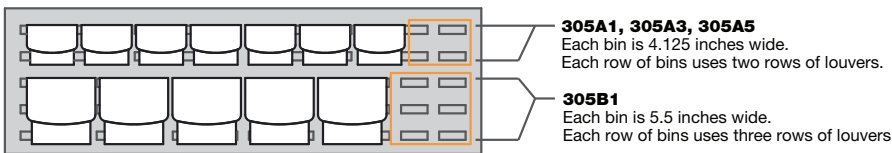

Louvered Panel & Bin

Combination Guide

AKROBINS®

Number of Rows Per Panel		
Model Number	Width of Rows	Number of Rows
30118	16.5"	30
30161	33"	30
30606	49.5"	16 per side
30607	49.5"	16 per side
30618	16.5"	9
30636	33"	9
30650	49.5"	16
30651	33"	36
30653	33"	36 per side
30655	49.5"	16
30656	49.5"	16
30658	16.5"	30 per side
30661	33"	30
30676	33"	30 per side
98318	16.5"	15 per side
98600	24.75"	10
98636	33"	10

Single Row Louvered Panel		
Model Number	Width of Row	Number of Louvers
30632	31"	11

INSIGHT®

30632 with 30240BLUE, 30230BLUE, 30220BLUE AkroBins

30636 with 30230RED AkroBins

30618 with 305B1 InSight Bins