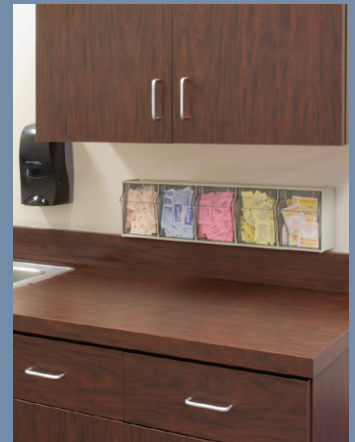

TiltView®

Easy access, tilting bins; ideal for the garage, craft room and more!

- Visible, dust-free storage; bins tilt out smoothly, and can be removed for cleaning
- Tilting bins keep items at fingertips, improving organization and efficiency

Wall-mountable, these bins are perfect for displaying coffee and tea accessories.

Bins feature molded-in label holders (labels included).

akro-mils.com

1293 South Main Street, Akron, Ohio 44301 • Tel: 800.253.2467 • inquiry@akro-mils.com