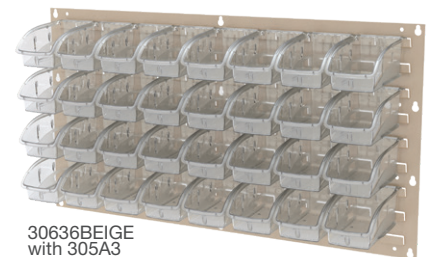

30636BEIGE with 305A3

akro-mils.com

1293 South Main Street, Akron, Ohio 44301 • Tel: 800.253.2467 • inquiry@akro-mils.com

In Canada: Ak-West, Inc. • Tel: 877.979.8940 • Fax: 403.225.1696 • sales@ak-westinc.com • ak-westinc.com