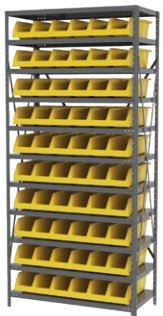

AS1879318Y

System Bin Steel Shelving Systems			Bin Dimensions (In.)			Shelf Dimensions (In.)			Quantity	
Model Number	Description	Available Colors	L	W	H	D	L	H	Bins	Shelves
AS1279312	12" Shelving with System Bins	B, Y	33	12	5	12	36	79	10	11
AS1879318	18" Shelving with System Bins	B, Y	33	18	5	18	36	79	10	11