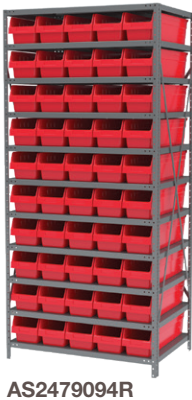

ShelfMax Steel Shelving Systems			Bin Dimensions (In.)			Shelf Dimensions (In.)			Quantity	
Model Number	Description	Available Colors	L	W	H	D	L	H	Bins	Shelves
AS1279040	12" Steel Shelving with 30040 Bins	B, SC	11-5/8	4-1/8	6	12	36	79	80	11
AS1279090	12" Steel Shelving with 30090 Bins	B, SC	11-5/8	6-5/8	6	12	36	79	50	11
AS1279080	12" Steel Shelving with 30080 Bins	R, SC	11-5/8	8-3/8	6	12	36	79	40	11
AS1879048	18" Steel Shelving with 30048 Bins	SC	17-7/8	4-1/8	6	18	36	79	80	11
AS1879098	18" Steel Shelving with 30098 Bins	SC, Y	17-7/8	6-5/8	6	18	36	79	50	11
AS1879088	18" Steel Shelving with 30088 Bins	B	17-7/8	8-3/8	6	18	36	79	40	11
AS2479094	24" Steel Shelving with 30094 Bins	R, B, SC	23-5/8	6-5/8	6	24	36	79	50	11
AS2479084	24" Steel Shelving with 30084 Bins	R, B	23-5/8	8-3/8	6	24	36	79	42‡	11
AS2479014	24" Steel Shelving with 30014 Bins	R, B, SC	23-5/8	11-1/8	6	24	36	79	30	11