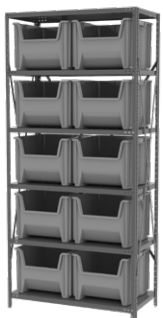

AS187913018