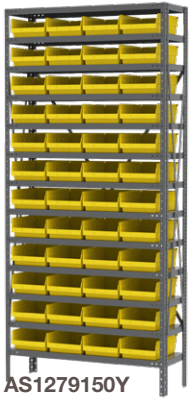

Steel Shelving Systems

30130GREEN

Shelf Bin Steel Shelving Systems			Bin Dimensions (In.)			Shelf Dimensions (In.)			Quantity	
Model Number	Description	Available Colors	L	W	H	D	L	H	Bins	Shelves
AS1279110	12" Shelving with 30110 Bins	R, B, Y, G, SC	11-5/8	2-3/4	4	12	36	79	144	13
AS1279120	12" Shelving with 30120 Bins	R, B, Y, SC	11-5/8	4-1/8	4	12	36	79	96	13
AS1279130	12" Shelving with 30130 Bins	R, B, Y, G	11-5/8	6-5/8	4	12	36	79	60	13
AS1279150	12" Shelving with 30150 Bins	R, B, Y, G, SC	11-5/8	8-3/8	4	12	36	79	48	13
AS1279170	12" Shelving with 30170 Bins	R, B, G, SC	11-5/8	11-1/8	4	12	36	79	36	13
AS1879128	18" Shelving with 30128 Bins	R, B, G, SC	17-7/8	4-1/8	4	18	36	79	96	13
AS1879138	18" Shelving with 30138 Bins	R, B, Y, G, SC	17-7/8	6-5/8	4	18	36	79	60	13
AS1879158	18" Shelving with 30158 Bins	R, B, G, SC	17-7/8	8-3/8	4	18	36	79	48	13
AS1879178	18" Shelving with 30178 Bins	R, B, G, SC	17-7/8	11-1/8	4	18	36	79	36	13