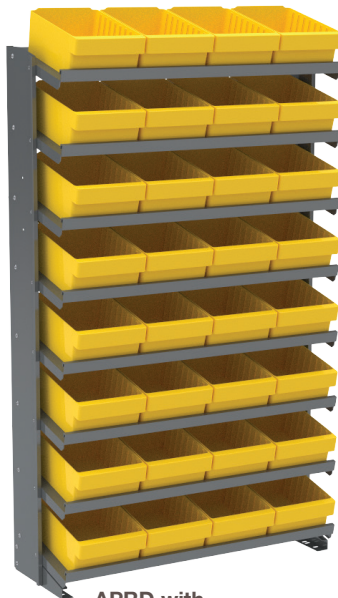

APRD with
311182YEL
AkroDrawers