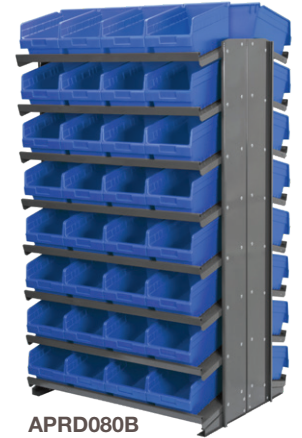

Pick Rack Systems

APRD080B

12" Deep Single-Sided Pick Rack			Bin Dimensions (In.)			Bin Qty.	Available Colors
Model No.	Description	Bin Model No.	L	W	H		
APRS110Y	Rack with Yellow Shelf Bins	30110	11-5/8	2-3/4	4	96	Y
APRS150Y	Rack with Yellow Shelf Bins	30150	11-5/8	8-3/8	4	32‡	Y
APRS080B	Rack with Blue ShelfMax	30080	11-5/8	8-3/8	6	32	B

‡Bonus bins included. B=Blue, Y=Yellow.

12" Deep Double-Sided Pick Rack			Bin Dimensions (In.)			Bin Qty.	Available Colors
Model No.	Description	Bin Model No.	L	W	H		
APRD110Y	Rack with Yellow Shelf Bins	30110	11-5/8	2-3/4	4	192	Y
APRD120Y	Rack with Yellow Shelf Bins	30120	11-5/8	4-1/8	4	128‡	Y
APRD080B	Rack with Blue ShelfMax	30080	11-5/8	8-3/8	6	64	B

‡Bonus bins included. B=Blue, Y=Yellow.

Bench Rack 12" D x 36 3/4" W x 25" H				Bin Dimensions (In.)			Bin Qty.
Model No.	Description	Bin Model #	Available Bin Color	L	W	H	
APRBENCH120	Bench Rack with Yellow Shelf Bins	30120	Y	11-5/8	4-1/8	4	24
APRBENCH150	Bench Rack with Yellow Shelf Bins	30150	Y	11-5/8	8-3/8	4	12

Y=Yellow

HOW MANY BINS FIT ON MY PICK RACK?

12" Single Sided Rack	Bin Dimensions (In.)				Bin Qty.
	L	W	H	Bin Qty.	
30110	11-5/8	2-3/4	4	96	
30120	11-5/8	4-1/8	4	64‡	
30130	11-5/8	6-5/8	4	40‡	
30150	11-5/8	8-3/8	4	32‡	
30170	11-5/8	11-1/8	4	24	
30040	11-5/8	4-1/8	6	64	
30080	11-5/8	8-3/8	6	32	
30090	11-5/8	6-5/8	6	40	
30040 / 30090	See above			32 / 20	
36442	11-5/8	4-1/4	4	64‡	
36462	11-5/8	6-3/4	4	40‡	
31112	11-5/8	11-1/8	4-5/8	24	
31142	11-5/8	3-3/4	4-5/8	72	
31162	11-5/8	5-9/16	4-5/8	48	
31182	11-5/8	8-3/8	4-5/8	32	
31142, 31162, 31182	See Above			18 / 24 / 8	
30312	12	33	5	8‡