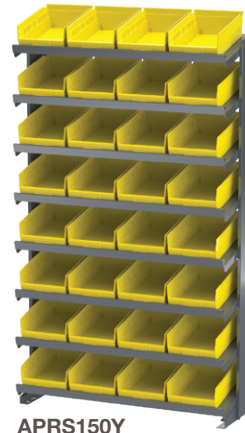

Pick Rack Systems

APRS150Y