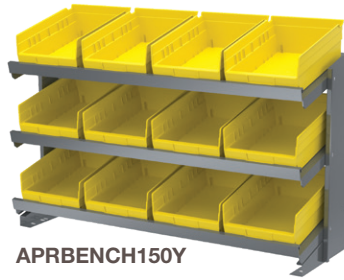

APRBENCH150Y

12" Deep Single-Sided Pick Rack			Bin Dimensions (In.)			Bin Qty.	Available Colors
Model No.	Description	Bin Model No.	L	W	H		
APRS110Y	Rack with Yellow Shelf Bins	30110	11-5/8	2-3/4	4	96	Y
APRS150Y	Rack with Yellow Shelf Bins	30150	11-5/8	8-3/8	4	32‡	Y
APRS080B	Rack with Blue ShelfMax	30080	11-5/8	8-3/8	6	32	B

‡Bonus bins included. B=Blue, Y=Yellow.

12" Deep Double-Sided Pick Rack			Bin Dimensions (In.)			Bin Qty.	Available Colors
Model No.	Description	Bin Model No.	L	W	H		
APRD110Y	Rack with Yellow Shelf Bins	30110	11-5/8	2-3/4	4	192	Y
APRD120Y	Rack with Yellow Shelf Bins	30120	11-5/8	4-1/8	4	128‡	Y
APRD080B	Rack with Blue ShelfMax	30080	11-5/8	8-3/8	6	64	B

‡Bonus bins included. B=Blue, Y=Yellow.

Bench Rack 12" D x 36 3/4" W x 25" H				Bin Dimensions (In.)			Bin Qty.
Model No.	Description	Bin Model #	Available Bin Color	L	W	H	
APRBENCH120	Bench Rack with Yellow Shelf Bins	30120	Y	11-5/8	4-1/8	4	24
APRBENCH150	Bench Rack with Yellow Shelf Bins	30150	Y	11-5/8	8-3/8	4	12

Y=Yellow

HOW MANY BINS FIT ON MY PICK RACK?

12" Single Sided Rack	Bin Dimensions (In.)				Bin Qty.
	L	W	H	Bin Qty.	
30110	11-5/8	2-3/4	4	96	
30120	11-5/8	4-1/8	4	64‡	
30130	11-5/8	6-5/8	4	40‡	
30150	11-5/8	8-3/8	4	32‡	
30170	11-5/8	11-1/8	4	24	
30040	11-5/8	4-1/8	6	64	
30080	11-5/8	8-3/8	6	32	
30090	11-5/8	6-5/8	6	40	
30040 / 30090	See above			32 / 20	
36442	11-5/8	4-1/4	4	64‡	
36462	11-5/8	6-3/4	4	40‡	
31112	11-5/8	11-1/8	4-5/8	24	
31142	11-5/8	3-3/4	4-5/8	72	
31162	11-5/8	5-9/16	4-5/8	48	
31182	11-5/8	8-3/8	4-5/8	32	
31142, 31162, 31182	See Above			18 / 24 / 8	
30312	12	33	5	8‡	

12" Double Sided Rack	Bin Dimensions (In.)				Bin Qty.
	L	W	H	Bin Qty.	
30110	11-5/8	2-3/4	4	192	
30120	11-5/8	4-1/8	4	128‡	
30130	11-5/8	6-5/8	4	80‡	
30150	11-5/8	8-3/8	4	64‡	
30170	11-5/8	11-1/8	4	48	
30040	11-5/8	4-1/8	6	128	
30080	11-5/8	8-3/8	6	64	
30090	11-5/8	6-5/8	6	80	
30040 / 30090	See above			64 / 40	
36442	11-5/8	4-1/4	4	128‡	
36462	11-5/8	6-3/4	4	80‡	
31112	11-5/8	11-1/8	4-5/8	48	
31142	11-5/8	3-3/4	4-5/8	144	
31162	11-5/8	5-9/16	4-5/8	96	
31182	11-5/8	8-3/8	4-5/8	64	
31142, 31162, 31182	See Above			36 / 48 / 16	
30312	12	33	5	16‡	

18" Single Sided Rack	Bin Dimensions (In.)				Bin Qty.
	L	W	H	Bin Qty.	
30128	17-7/8	4-1/8	4	72‡	
30138	17-7/8	6-5/8	4	48‡	
30158	17-7/8	8-3/8	4	36‡	
30178	17-7/8	11-1/8	4	24	
30048	17-7/8	4-1/8	6	64	
30088	17-7/8	8-3/8	6	32	
30098	17-7/8	6-5/8	6	40	
30048 / 30098	See above			32 / 20	
36448	17-7/8	4-1/8	4	72‡	
36468	17-7/8	6-5/8	4	48‡	
31148	17-5/8	3-3/4	4-5/8	72	
31168	17-5/8	5-9/16	4-5/8	48	
31188	17-5/8	8-3/8	4-5/8	32	
31118	17-5/8	11-1/8	4-5/8	24	
30318	18	33	5	8‡	

18" Double Sided Rack	Bin Dimensions (In.)				Bin Qty.
	L	W	H	Bin Qty.	
30128	17-7/8	4-1/8	4	132‡	
30138	17-7/8	6-5/8	4	84‡	
30158	17-7/8	8-3/8	4	72‡	
30178	17-7/8	11-1/8	4	48	
30048	17-7/8	4-1/8	6	128	
30088	17-7/8	8-3/8	6	64	
30098	17-7/8	6-5/8	6	80	
30048 / 30098	See above			64 / 40	
36448	17-7/8	4-1/8	4	132‡	
36468	17-7/8	6-5/8	4	84‡	
31148	17-5/8	3-3/4	4-5/8	144	
31168	17-5/8	5-9/16	4-5/8	96	
31188	17-5/8	8-3/8	4-5/8	64	
31118	17-5/8	11-1/8	4-5/8	48	
30318	18	33	5	16‡	

akro-mils.com

1293 South Main Street, Akron, Ohio 44301 • Tel: 800.253.2467 • inquiry@akro-mils.com