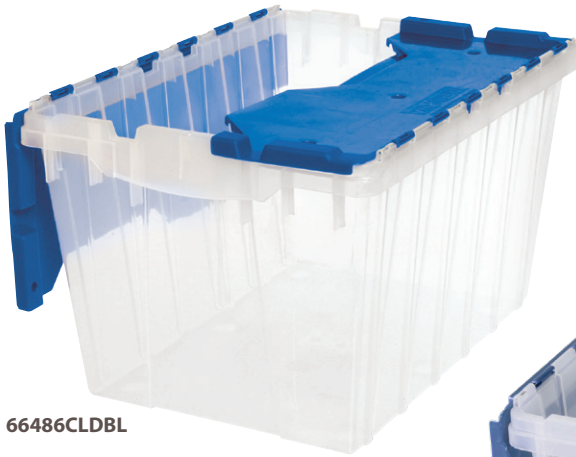

# KeepBox™ Attached Lid Containers

*Light duty storage boxes*

- Clear sides allow contents to be visible
- Attached lids will not become misplaced

66486CLDBL

66486FILEB

66497CLDGN

66486FILEB comes with metal rails for hanging file folders.

Padlock eye on both ends accommodate security ties.

## COLORS

Blue/Clear, Green/Clear

KeepBox		Outside Dimensions (In.)			Inside Dimensions Top (In.)			Inside Dimensions Bottom (In.)		Capacity/Qty.				
Model No.	Description	L	W	H	L	W	H	L	W	Cu. Ft.	Gal.	Lbs.	Ctn. Qty.	Stack Cap./Qty. Stacked
66486CLDBL	Clear 12 gal. KeepBox - Blue Lid	21-1/2	15	12-1/2	19-3/4	14-1/2	12	17-7/8	12-3/4	1.6	12	25	6	5
66486FILEB	Clear 12 gal. KeepBox - Blue Lid, Hanging File Rails	21-1/2	15	12-1/2	19-3/4	14-1/2	12	17-7/8	12-3/4	1.6	12	25	6	5
66497CLDGN	Clear 18 gal. KeepBox - Green Lid	21-1/2	15	17	19-3/4	14-1/2	15-3/4	17-7/8	12-3/4	2.3	17	35	3	4