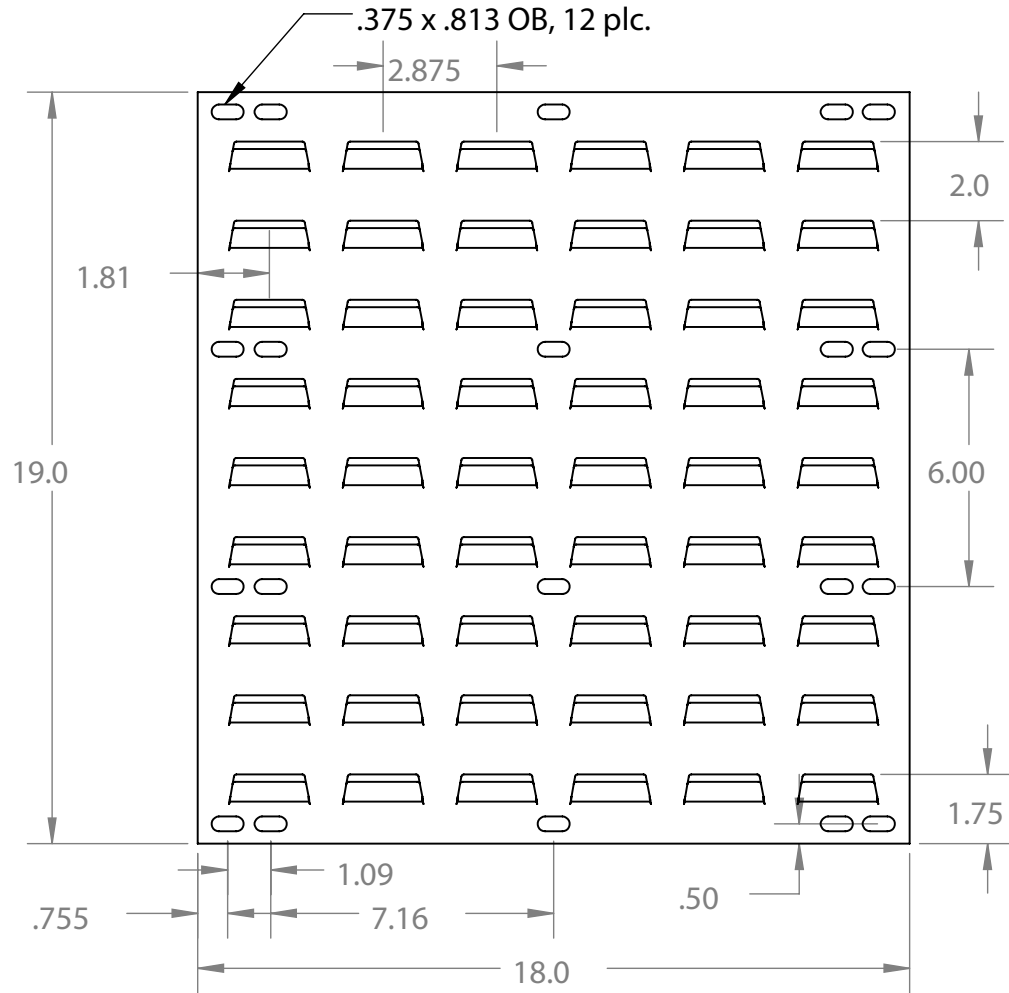

Louvered Panel Mounting Hole Spacing

akro-mils.com

30118 Louvered Panel

30161 Louvered Panel

30618 Louvered Panel

30636 Louvered Panel

30655 Louvered Panel