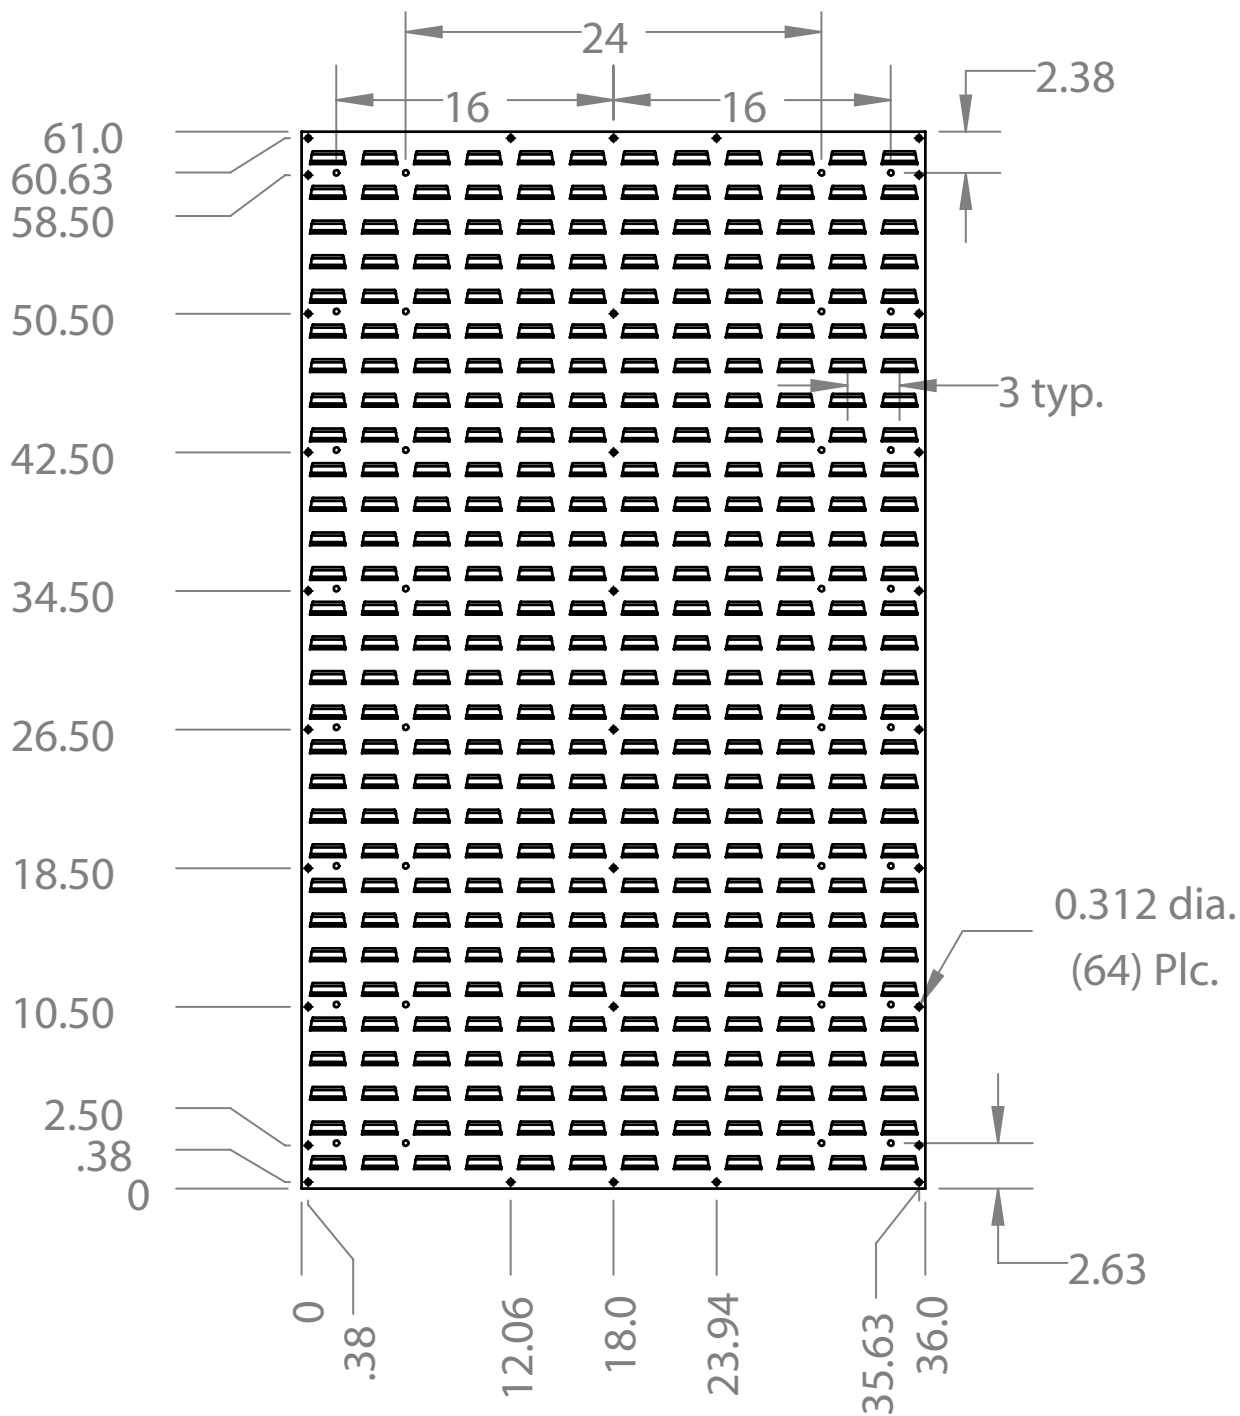

Louvered Panel Mounting Hole Spacing

akro-mils.com

30118 Louvered Panel

30161 Louvered Panel

30618 Louvered Panel

30636 Louvered Panel

30655 Louvered Panel