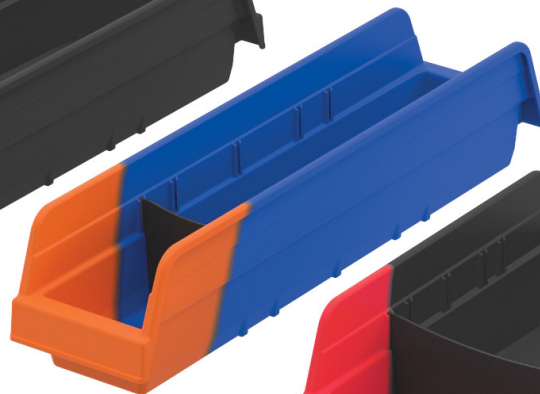

Indicator® Kanban Bins

Effective inventory control at a glance!

- Innovative, low-cost alternative to high-end inventory control systems
- An ideal tool for implementing a Kanban system for visual process management

A complete Kanban system in a single bin
The orange/red trigger side indicates when supplies need to be replenished.

BINTELLIGENCE
SERIES
by Akro-Mils

36468BLKRED
Indicator

36448BLUE
Indicator

36462BLKRED
Indicator

36442BLUE
Indicator

Indicator Stock, Pick, Flip & Replenish

STOCK both sides of the bin.

PICK from the blue/black side until empty.

FLIP the bin to trigger side to show inventory is low.

REPLENISH the bin and repeat!