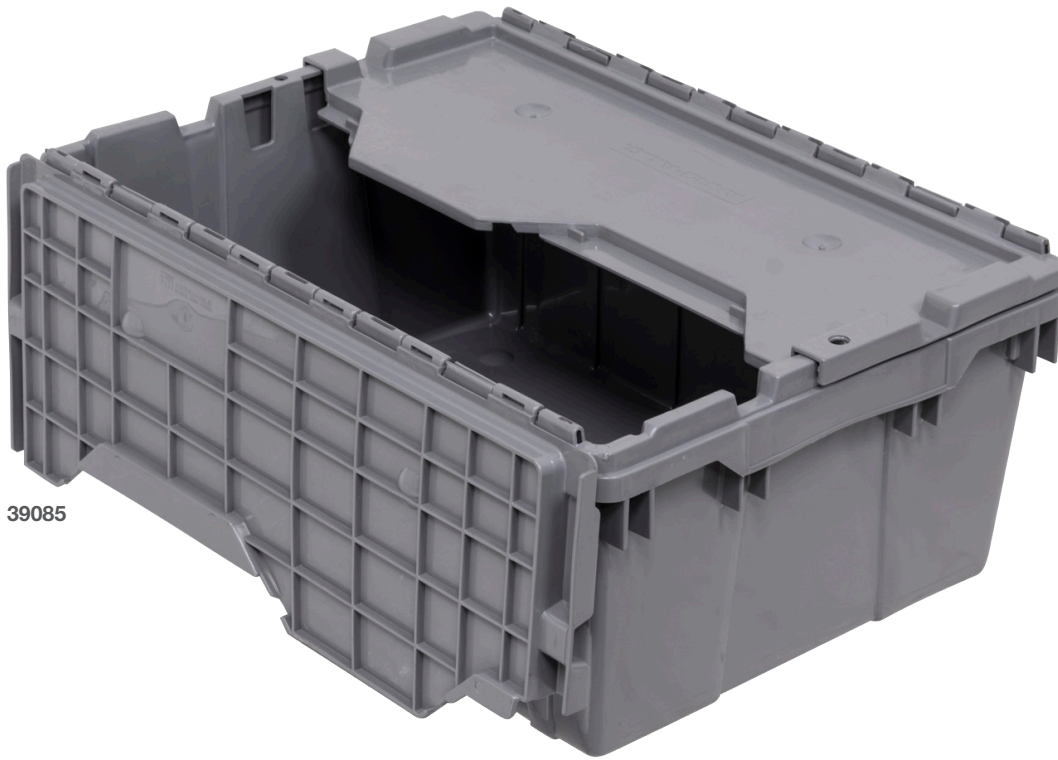

Attached Lid Containers

Reusable shipping, distribution, order picking and storage containers!

- Injection-molded from high-density industrial-grade polymers
- Attached lids snap securely closed to protect contents from dust or damage

39085

Containers cube pallets and allow better space utilization of trailers and warehouses.

The rigid plastic protects contents, and won't get crushed like cardboard boxes will.

Attached Lid Containers (ALCs)		Outside Dimensions (In.)			Inside Dimensions Top (In.)			Inside Dimensions Bottom (In.)		Capacity/Qty.					Accessories
Model No.	In Stock Colors Other Colors Require Minimum Qty.	L	W	H	L	W	H	L	W	Cu. Ft.	Gal.	Lbs.	Container Ctn. Qty.	Stack Cap./Qty. Stacked	Steel Dollies
39085	Blue, Gray,	21-1/2	15-1/4	9	19-3/4	14-13/16	7-5/8	18-7/16	12-7/8	1.12	8.5	35	6	35 lbs./5	RU843HR1420
39120	Blue, Green, Red, Gray	21-1/2	15-1/4	12-1/2	19-3/4	14-13/16	12	17-7/8	12-3/8	1.62	12	65	6	65 lbs./5	RU843HR1420
39160	Gray	27	17	12-1/2	25	15-1/2	11-1/4	23-1/2	14	2.25	16.83	100	4	100 lbs./4	—
39170	Blue, Gray	21-1/2	15-1/4	17	19-3/4	14-13/16	15-3/4	17-7/8	12-3/8	2.28	17	100	3	100 lbs./3	RU843HR1420
39175	Gray	24	19-1/2	12-1/2	22	18	10-3/4	20-1/2	16-1/2	2.3	17.20	80	4	80 lbs./5	—
39280	Gray	28	21	15-1/2	26	19	14	25	18	3.82	28.57	100	2	100 lbs./4	—