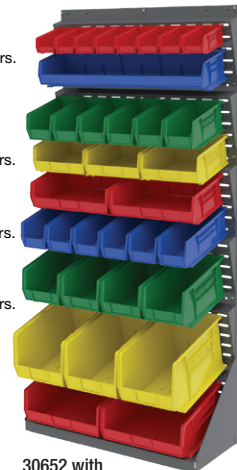

30618 with 305B1 InSight Bins

30658 with 30255GREEN AkroBins

Number of Rows Per Panel		
Model Number	Width of Rows	Number of Rows
30118	16.5"	30
30161	33"	30
30536	33"	12
30553	22"	23 per side
30606	49.5"	16 per side
30607	49.5"	16 per side
30618	16.5"	9
30636	33"	9
30638	16.5"	30
30650	49.5"	16
30651	33"	36
30653	33"	36 per side
30655	49.5"	16
30656	49.5"	16
30658	16.5"	30 per side
30661	33"	30
30676	33"	30 per side
98318	16.5"	15 per side
98536	33"	12 per side
98600	24.75"	10
98636	33"	10

INSIGHT®

- 305A1, 305A3, 305A5**
Each bin is 4.125 inches wide.
Each row of bins uses two rows of louvers.
- 305B1**
Each bin is 5.5 inches wide.
Each row of bins uses three rows of louvers.

UNIVERSAL HANGING BINS

- 36110**
Each bin is 4.125 inches wide.
Each row of bins uses three rows of louvers.
- 36120**
Each bin is 6.625 inches wide.
Each row of bins uses three rows of louvers.
- 36130**
Each bin is 8.25 inches wide.
Each row of bins uses three rows of louvers.
- 36140**
Each bin is 11 inches wide.
Each row of bins uses three rows of louvers.
- 36220**
Each bin is 6.625 inches wide.
Each row of bins uses four rows of louvers.
- 36230**
Each bin is 8.25 inches wide.
Each row of bins uses four rows of louvers.
- 36240**
Each bin is 11 inches wide.
Each row of bins uses four rows of louvers.