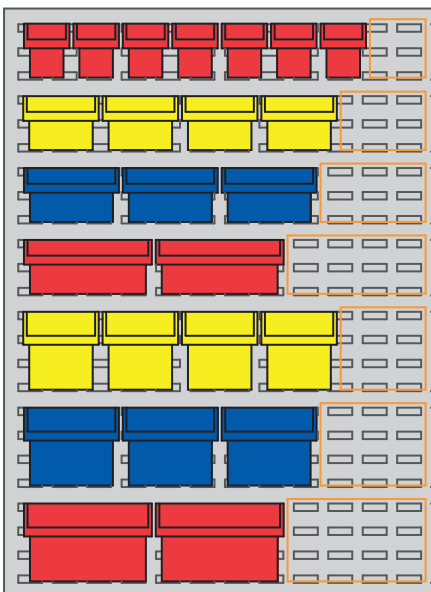

AKROBINS®

- 30210, 30220**
Each bin is 4.125 inches wide.
Each row of bins uses two rows of louvers.
- 30224**
Each bin is 4.125 inches wide.
Each row of bins uses three rows of louvers.
- 30230, 30234**
Each bin is 5.5 inches wide.
Each row of bins uses three rows of louvers.
- 30235**
Each bin is 11 inches wide.
Each row of bins uses three rows of louvers.
- 30237**
Each bin is 6 inches wide.
Each row of bins uses three rows of louvers.
- 30255**
Each bin is 16.5 inches wide.
Each row of bins uses three rows of louvers.
- 30320**
Each bin is 33 inches wide.
Each row of bins uses three rows of louvers.
- 30239, 30240**
Each bin is 8.25 inches wide.
Each row of bins uses four rows of louvers.
- 30250**
Each bin is 16.5 inches wide.
Each row of bins uses four rows of louvers.
- 30265**
Each bin is 8.25 inches wide.
Each row of bins uses five rows of louvers.
- 30260**
Each bin is 11 inches wide.
Each row of bins uses six rows of louvers.
- 30270**
Each bin is 16.5 inches wide.
Each row of bins uses six rows of louvers.

30618 with 305B1 InSight Bins

30658 with 30255GREEN AkroBins

Number of Rows Per Panel		
Model Number	Width of Rows	Number of Rows
30118	16.5"	30
30161	33"	30
30536	33"	12
30553	22"	23 per side
30606	49.5"	16 per side
30607	49.5"	16 per side
30618	16.5"	9
30636	33"	9
30638	16.5"	30
30650	49.5"	16
30651	33"	36
30653	33"	36 per side
30655	49.5"	16
30656	49.5"	16
30658	16.5"	30 per side
30661	33"	30
30676	33"	30 per side
98318	16.5"	15 per side
98536	33"	12 per side
98600	24.75"	10
98636	33"	10

INSIGHT®

- 305A1, 305A3, 305A5**
Each bin is 4.125 inches wide.
Each row of bins uses two rows of louvers.
- 305B1**
Each bin is 5.5 inches wide.
Each row of bins uses three rows of louvers.

UNIVERSAL HANGING BINS