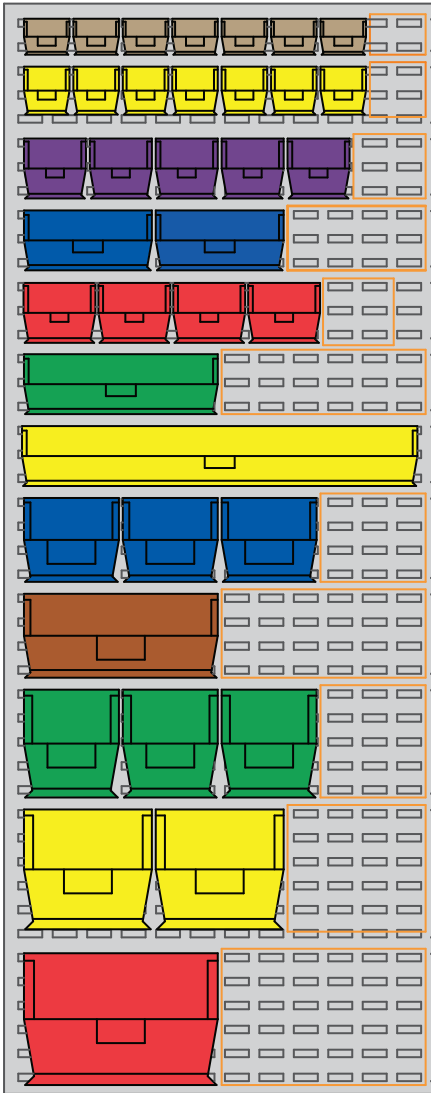

AKROBINS®

- 30210, 30220**
Each bin is 4.125 inches wide.
Each row of bins uses two rows of louvers.
- 30224**
Each bin is 4.125 inches wide.
Each row of bins uses three rows of louvers.
- 30230, 30234**
Each bin is 5.5 inches wide.
Each row of bins uses three rows of louvers.
- 30235**
Each bin is 11 inches wide.
Each row of bins uses three rows of louvers.
- 30237**
Each bin is 6 inches wide.
Each row of bins uses three rows of louvers.
- 30255**
Each bin is 16.5 inches wide.
Each row of bins uses three rows of louvers.
- 30320**
Each bin is 33 inches wide.
Each row of bins uses three rows of louvers.
- 30239, 30240**
Each bin is 8.25 inches wide.
Each row of bins uses four rows of louvers.
- 30250**
Each bin is 16.5 inches wide.
Each row of bins uses four rows of louvers.
- 30265**
Each bin is 8.25 inches wide.
Each row of bins uses five rows of louvers.
- 30260**
Each bin is 11 inches wide.
Each row of bins uses six rows of louvers.
- 30270**
Each bin is 16.5 inches wide.
Each row of bins uses six rows of louvers.

30618 with 305B1 InSight Bins

30658 with 30255GREEN AkroBins

Number of Rows Per Panel		
Model Number	Width of Rows	Number of Rows
30118	16.5"	30
30161	33"	30
30536	33"	12
30553	22"	23 per side
30606	49.5"	16 per side
30607	49.5"	16 per side
30618	16.5"	9
30636	33"	9
30638	16.5"	30
30650	49.5"	16
30651	33"	36
30653	33"	36 per side
30655	49.5"	16
30656	49.5"	16
30658	16.5"	30 per side
30661	33"	30
30676	33"	30 per side
98318	16.5"	15 per side
98536	33"	12 per side
98600	24.75"	10
98636	33"	10

INSIGHT®

- 305A1, 305A3, 305A5**
Each bin is 4.125 inches wide.
Each row of bins uses two rows of louvers.
- 305B1**
Each bin is 5.5 inches wide.
Each row of bins uses three rows of louvers.

UNIVERSAL HANGING BINS