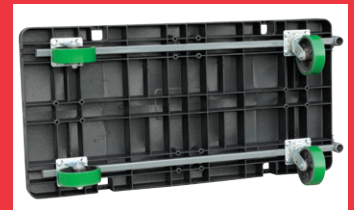

## Versatile Structural Foam Platform Truck

- Ideal for heavy-duty jobs with up to 2,000 lb. capacity
- Customize to your exact needs with multiple size and caster options

R90182A1411

COLOR  
Black/Gray

### VERSA/Deck™

Four molded-in tie-down slots for securing items during transport.

Steel outside deck handle pockets are welded to underdeck reinforcements. Jam Bolts, standard on all models, hold handles in place.

#### VERSA/Deck Platform Truck

Model No.	Deck Size	Handle Type	Caster Type	Caster Size (in.)
R90162A1412	24 x 48	Crossbar	Polyolefin	8
R90182A1411	24 x 48	Open	Pro-Tech Polyurethane	6
R90182A1412	24 x 48	Crossbar	Pro-Tech Polyurethane	6
R90184A1412	24 x 48	Crossbar	Polyolefin	8
R90185A1412	24 x 48	Crossbar	Pro-Tech Polyurethane	6
V9010093A	24 x 48	NONE	-	-
V90163A1412	24 x 48	Crossbar	Pro-Tech Polyurethane	6
V90181A1411	24 x 48	Open	Pneumatic	8
V90182A1412	24 x 48	Crossbar	Pro-Tech Polyurethane	6
R90281A1012	30 x 60	Crossbar	Pneumatic	8
R90282A1011	30 x 60	Open	Pro-Tech Polyurethane	6
R90282A1012	30 x 60	Crossbar	Pro-Tech Polyurethane	6
R90285A1011	30 x 60	Open	Pro-Tech Polyurethane	6
R902XXA1011	30 x 60	Open	-	-