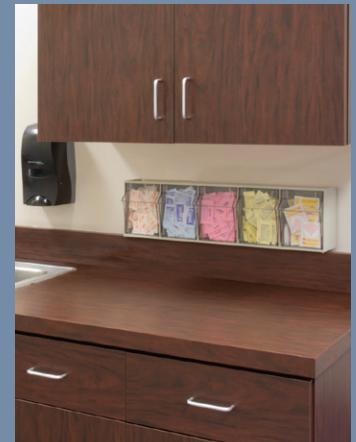

TiltView®

Easy access, tilting bins; ideal for the garage, craft room and more!

- Visible, dust-free storage; bins tilt out smoothly, and can be removed for cleaning
- Tilting bins keep items at fingertips, improving organization and efficiency

6-Bin

5-Bin

TiltView		Dimensions			Carton Quantity	Capacity Per Bin	UPC
Model No.	Description	Length Inches	Width Inches	Height Inches			
06705CONS	5-Bin	5¾	23¾	6½	2	2 lbs.	032903009729
06706CONS	6-Bin	3¾	23¾	4½	6	1.33 lbs.	032903009712

Wall-mountable, these bins are perfect for displaying coffee and tea accessories.

Bins feature molded-in label holders (labels included).

akro-mils.com

1293 South Main Street, Akron, Ohio 44301 • Tel: 800.253.2467 • sales@akro-mils.com