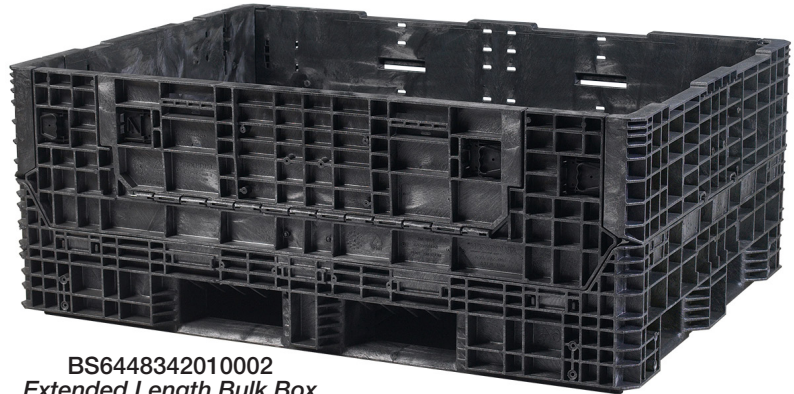

BF484519XP23000
 48x45 Transport Tub

BI4840342010000
 48x40 Bulk Box

BS3230342010000
 32x30 Bulk Box

PL4840060026001
 Nestable Pallet

PL4840073226000
 5-Rail Pallet

PM4848063310001
 6-Rail Pallet Edge Rackable

Model Number	Size Inches	Quantity Available
BF484515XP23000	48x45x15	16
BF484519XP23000	48x45x19	27
BI4840342010000	48x40x34	54
BS3230342010000	32x30x34	39
BS6448342010002	64x48x34	16
BT2822052209006	28x22x05	15
LJ2516020000000	25x26x02	54
PL4840060026001	48x40x06	78
PL4840073226000	48x40x07	197
PM4848063310001	48x48x06	3
SW241509F101000	24x15x09	436
SW242211F101000	24x22x11	394

BS6448342010002
 Extended Length Bulk Box

SW241509F101000
 Straight Wall Container

SW242211F101000
 Straight Wall Container

LJ2516020000000
 Lid for JL251609

BT2822052209006
 Stack & Nest Bakery Tray

Unless you already have an account with us, please pay up front: cash, credit cards, or checks accepted. 6.75% sales tax will be added to purchase price.