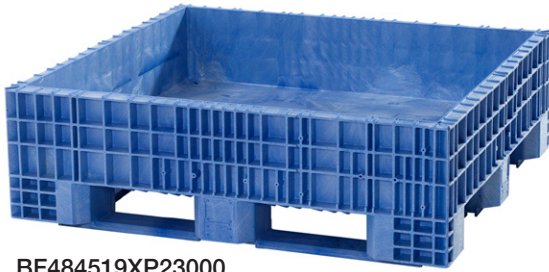

BF484519XP23000
 48x45 Transport Tub

BI4840342010000
 48x40 Bulk Box

BS3230342010000
 32x30 Bulk Box

PL4840060026001
 Nestable Pallet

PL4840073226000
 5-Rail Pallet

PM4848063310001
 6-Rail Pallet Edge Rackable

Model Number	Size Inches	Quantity Available
BF484515XP23000	48x45x15	16
BF484519XP23000	48x45x19	27
BI4840342010000	48x40x34	54
BS3230342010000	32x30x34	39
BS6448342010002	64x48x34	16
BT2822052209006	28x22x05	15
LJ2516020000000	25x26x02	54
PL4840060026001	48x40x06	78
PL4840073226000	48x40x07	197
PM4848063310001	48x48x06	3
SW241509F101000	24x15x09	436
SW242211F101000	24x22x11	394

BS6448342010002
 Extended Length Bulk Box

SW241509F101000
 Straight Wall Container

SW242211F101000
 Straight Wall Container

LJ2516020000000
 Lid for JL251609

BT2822052209006
 Stack & Nest Bakery Tray

Unless you already have an account with us, please pay up front: cash, credit cards, or checks accepted. 6.75% sales tax will be added to purchase price.