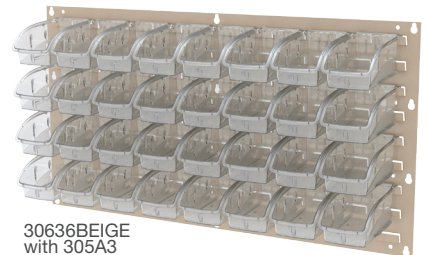

30636BEIGE with 305A3

akro-mils.com

1293 South Main Street, Akron, Ohio 44301 • Tel: 800.253.2467 • sales@akro-mils.com

In Canada: Ak-West, Inc. • Tel: 877.979.8940 • Fax: 403.225.1696 • sales@ak-westinc.com • ak-westinc.com