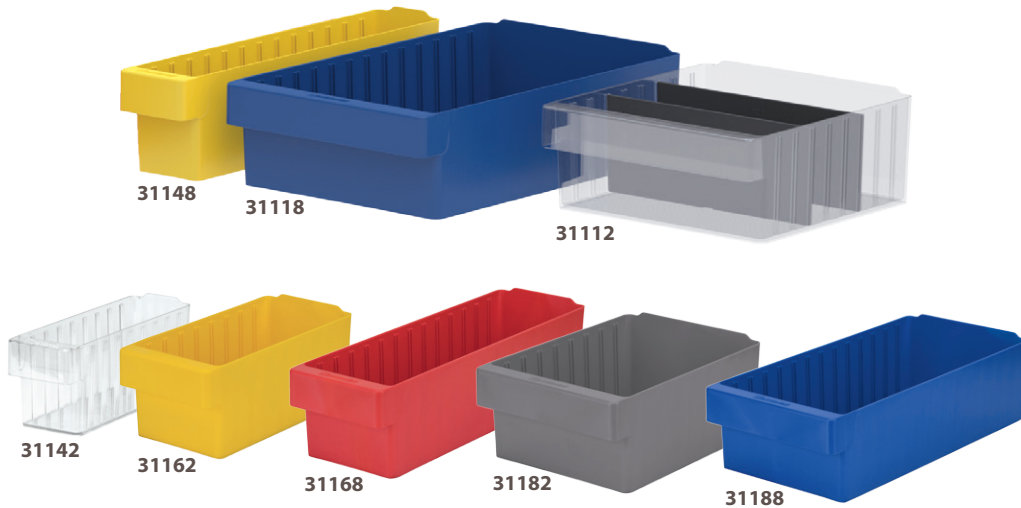

AkroDrawers®

Keep supplies, parts, tools and other materials secure and dust-free

- Eight sizes and five colors make it easy to label and color code inventory
- Wide front handle for easy gripping

AkroDrawers®

Sturdy backstop tab allows drawer to tip out for complete access.