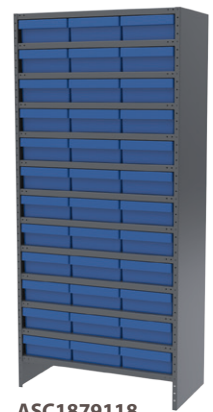

ASC1879118

akro-mils.com

1293 South Main Street, Akron, Ohio 44301 • Tel: 800.253.2467 • sales@akro-mils.com

In Canada: Ak-West, Inc. • Tel: 877.979.8940 • Fax: 403.225.1696 • sales@ak-westinc.com • ak-westinc.com