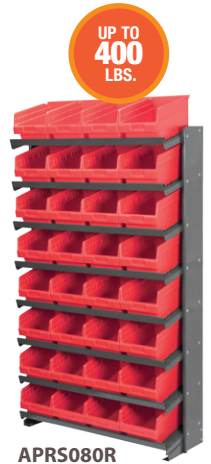

ShelfMax® Bin Shelving & Pick Rack Systems

ShelfMax Steel Shelving Systems		Bin Dimensions (In.)			Shelf Dimensions (In.)			Quantity	
Model Number	Description	L	W	H	D	L	H	Bins	Shelves
AS1279040	12" Steel Shelving with 30040 Bins	11½"	4½"	6"	12"	36"	79"	80	11
AS1279090	12" Steel Shelving with 30090 Bins	11½"	6½"	6"	12"	36"	79"	50	11
AS1279080	12" Steel Shelving with 30080 Bins	11½"	8½"	6"	12"	36"	79"	40	11
AS1879048	18" Steel Shelving with 30048 Bins	17½"	4½"	6"	18"	36"	79"	80	11
AS1879098	18" Steel Shelving with 30098 Bins	17½"	6½"	6"	18"	36"	79"	50	11
AS1879088	18" Steel Shelving with 30088 Bins	17½"	8½"	6"	18"	36"	79"	40	11
AS2479094	24" Steel Shelving with 30094 Bins	23½"	6½"	6"	24"	36"	79"	50	11
AS2479084	24" Steel Shelving with 30084 Bins	23½"	8½"	6"	24"	36"	79"	42‡	11
AS2479014	24" Steel Shelving with 30014 Bins	23½"	11½"	6"	24"	36"	79"	30	11

12" Deep Single-Sided Pick Rack			Bin Dimensions (In.)			Bin Qty.	Available Colors
Model No.	Description	Bin Model No.	L	W	H		
APRS040	Rack with ShelfMax	30040	11-5/8"	4-1/8"	6"	64	SC
APRS080	Rack with ShelfMax	30080	11-5/8"	8-3/8"	6"	32	B,R

12" Deep Double-Sided Pick Rack			Bin Dimensions (In.)			Bin Qty.	Available Colors
Model No.	Description	Bin Model No.	L	W	H		
APRD080	Rack with ShelfMax	30080	11-5/8"	8-3/8"	6"	64	B,R
APRD090	Rack with ShelfMax	30090	11-5/8"	6-5/8"	6"	80	SC

18" Deep Single-Sided Pick Rack			Bin Dimensions (In.)			Bin Qty.	Available Colors
Model No.	Description	Bin Model No.	L	W	H		
APRS18088	Rack with ShelfMax	30088	17-7/8"	8-3/8"	6"	32	B

Specify color of bins when ordering. B=Blue.

APRS080R

akro-mils.com

1293 South Main Street, Akron, Ohio 44301 • Tel: 800.253.2467 • Fax: 330.761.6348 • sales@akro-mils.com
In Canada: Ak-West, Inc. • Tel: 877.979.8940 • Fax: 403.225.1696 • sales@ak-westinc.com • ak-westinc.com