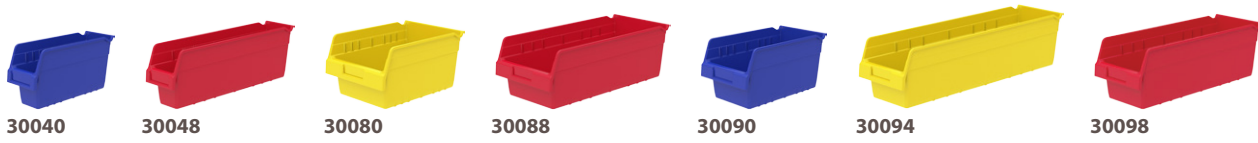

30040

30048

30080

30088

30090

30094

30098

ShelfMax Model No.	Outside Dimensions (In.)			Inside Dimensions (In.)			Capacity/Quantity		Accessories		
	L	W	H	L	W	H	Cubic Inches	Ctn. Qty.	Black Width Dividers*	Divider Pkg. Qty.	Card Stock
30040	11$\frac{1}{8}$	4$\frac{1}{8}$	6	9$\frac{3}{4}$	2$\frac{1}{2}$	5$\frac{1}{16}$	175	16	40020 (7)	12	29301
30090	11$\frac{1}{8}$	6$\frac{1}{8}$	6	9$\frac{3}{4}$	5	5$\frac{1}{16}$	310	10	40030 (7)	12	29301
30080	11$\frac{1}{8}$	8$\frac{3}{8}$	6	9$\frac{3}{4}$	6$\frac{1}{8}$	5$\frac{1}{16}$	398	8	40040 (7)	12	29301
30048	17$\frac{1}{8}$	4$\frac{1}{8}$	6	16	2$\frac{1}{2}$	5$\frac{1}{16}$	280	8	40020 (7)	12	29301
30098	17$\frac{1}{8}$	6$\frac{1}{8}$	6	16	5	5$\frac{1}{16}$	505	10	40030 (7)	12	29301
30088	17$\frac{1}{8}$	8$\frac{3}{8}$	6	16	6$\frac{1}{8}$	5$\frac{1}{16}$	648	8	40040 (7)	12	29301
30094	23$\frac{3}{8}$	6$\frac{1}{8}$	6	21$\frac{3}{4}$	5	5$\frac{1}{16}$	686	10	40030 (7)	12	29301
30084	23$\frac{3}{8}$	8$\frac{3}{8}$	6	21$\frac{3}{4}$	6$\frac{1}{8}$	5$\frac{1}{16}$	935	6	40040 (7)	12	29301
30014	23$\frac{3}{8}$	11$\frac{1}{8}$	6	21$\frac{3}{4}$	9$\frac{1}{2}$	5$\frac{1}{16}$	1303	6	-	12	29301