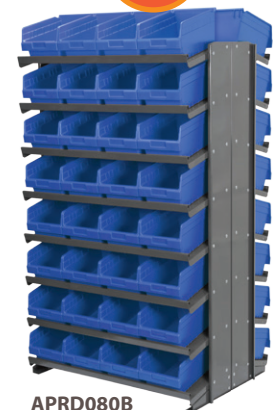

APRD080B

akro-mils.com

1293 South Main Street, Akron, Ohio 44301 • Tel: 800.253.2467 • sales@akro-mils.com

In Canada: Ak-West, Inc. • Tel: 877.979.8940 • Fax: 403.225.1696 • sales@ak-westinc.com • ak-westinc.com