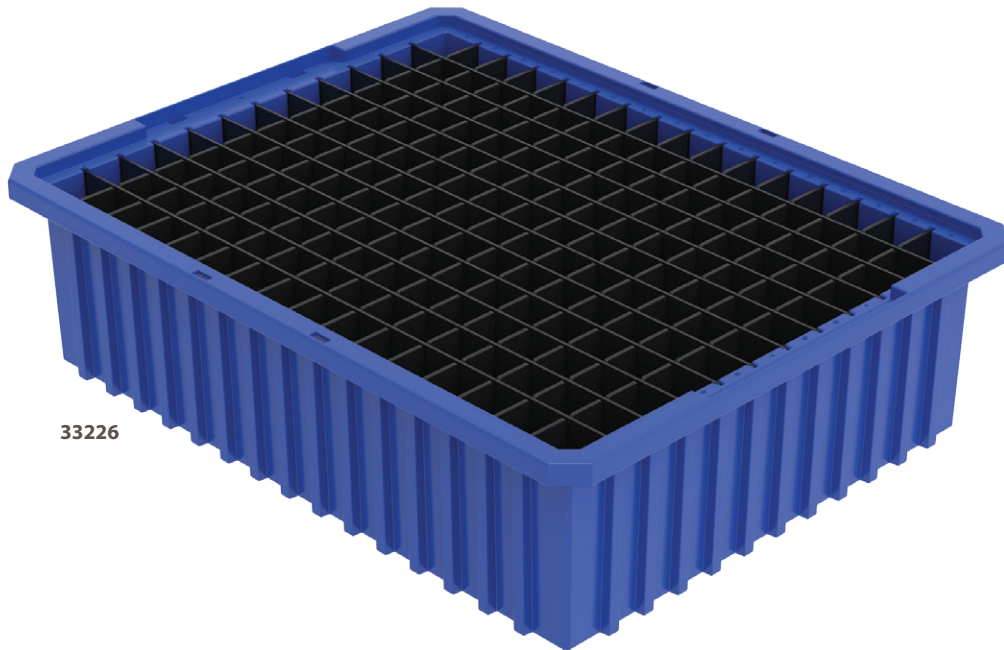

Akro-Grids

Versatile work-in-process transfer containers

- Divider slots allow the creation of hundreds of compartment sizes down to a 1-1/8" square
- Injection-molded from industrial-grade polymers; strong stacking rims and external ribbing provide added strength