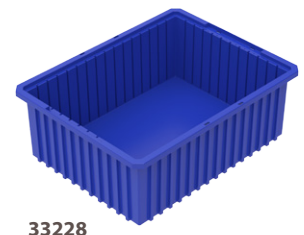

Akro-Grids

Versatile work-in-process transfer containers

- Divider slots allow the creation of hundreds of compartment sizes down to a 1-1/8" square
- Injection-molded from industrial-grade polymers; strong stacking rims and external ribbing provide added strength

Label Holders snap in securely on any side.

Grids are molded with a letter/number system for easy parts tracking.

Snap-on lids keep items dust-free.