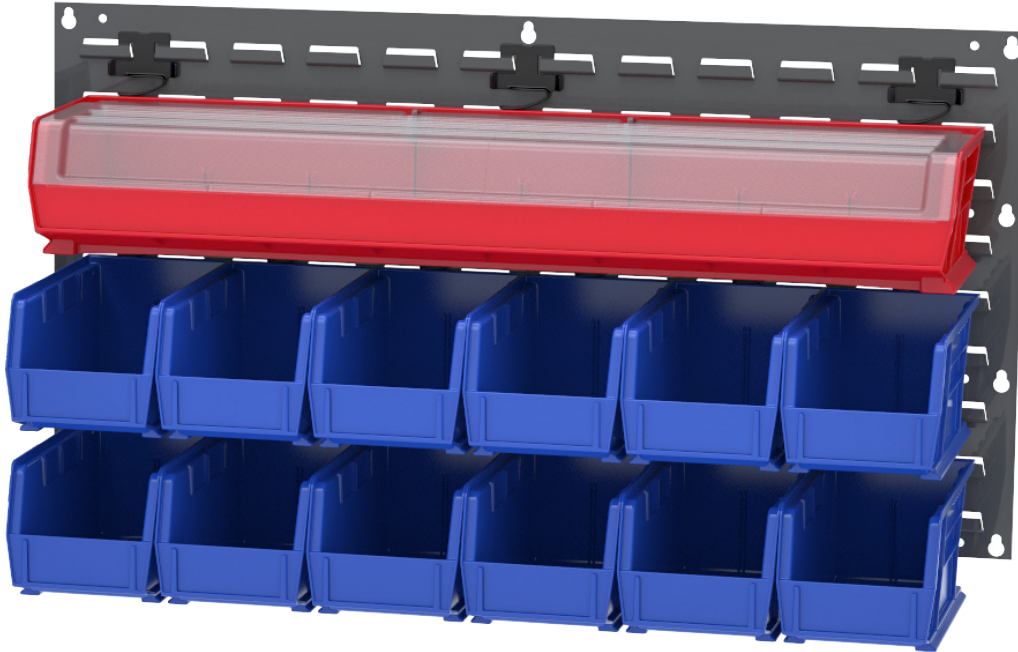

# Bin Retainer Clip

*A way to safely secure bins on louvered panels while in transit*

- Easy to use, no complex installation required; does not permanently adhere to surfaces
- Perfect for mobile louvered racks or in the back of work trucks and vans

Bin Retainer Clip	Dimensions (In.)			Pkg. Qty.
	L	W	H	
<b>40599</b>	2-5/8	2-3/8	3/8	6

Recommended use: one Bin Clip per 6 inches of bin.