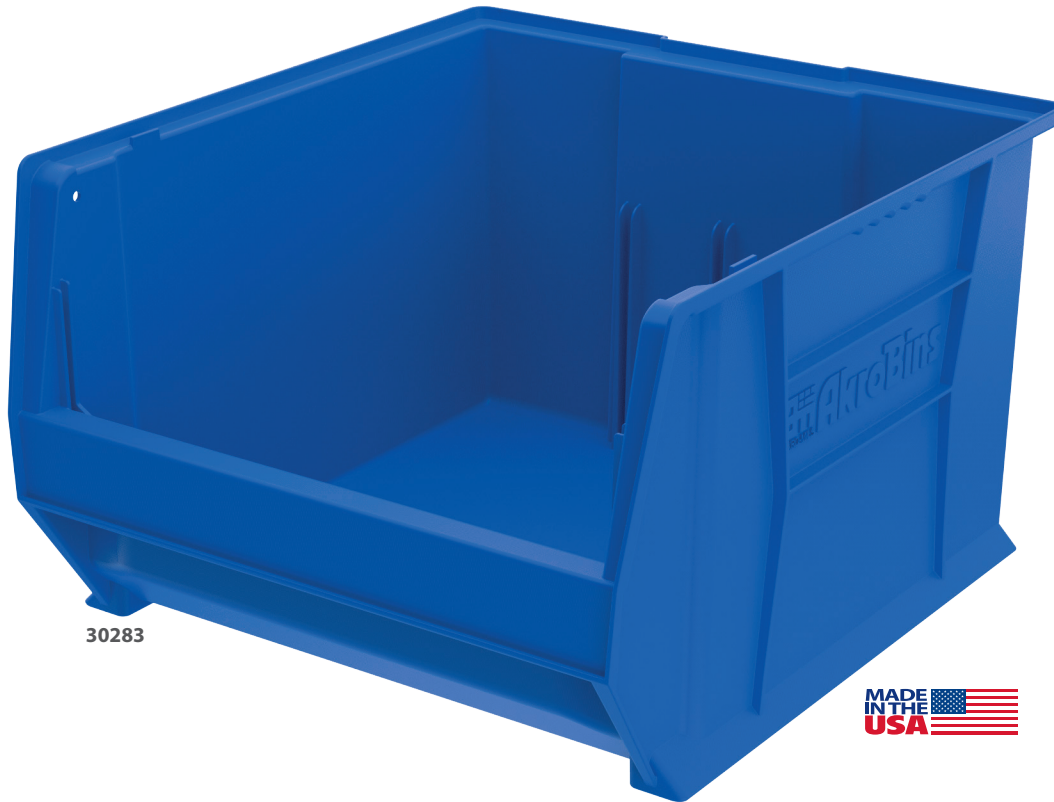

Super-Size AkroBins®

Industry-standard large capacity stacking bins

- Heavy-duty, industrial-grade polymer bins stack securely atop each other, even with lids in place
- Easy to carry with large handle molded onto back of bin

30283

ACCESSORIES:

Super-Size AkroBins Model No.	Outside Dimensions (In.)			Inside Dimensions (In.)				Capacity/Quantity			Accessories		
	L	W	H	L	W	H	X	Max. Cap. per Bin	Stacking Cap./= Qty. Stacked	Ctn. Qty.	Width Dividers*	Length Dividers*	Divider Pkg. Qty. W L
30280	20	12-3/8	6	16-7/8	10-11/16	5-3/8	15-1/2	200 lbs.	40 lb./10	4	—	40280 (3)	— 2
30281	20	12-3/8	8	16-7/8	10-11/16	7-3/8	15-1/2	200 lbs.	50 lb./7	3	—	40281 (3)	— 3
30282	20	12-3/8	12	16-7/8	10-11/16	11-3/8	15-1/2	200 lbs.	60 lb./5	2	—	40282 (3)	— 1
30283	20	18-3/8	12	16-7/8	16-9/16	11-3/8	15-1/2	300 lbs.	150 lb./5	1	—	40282 (3)	— 1
30284	23-7/8	8-1/4	7	20-7/8	6-3/8	6-1/8	19-3/8	200 lbs.	150 lb./5	4	41284 (2)	40286 (1)	2 4
30286	23-7/8	11	7	20-7/8	9-1/8	6-1/8	19-5/16	200 lbs.	150 lb./5	4	41286 (2)	40286 (3)	2 4
30287	23-7/8	11	10	20-3/4	9	9-1/8	19-5/16	300 lbs.	150 lb./5	4	41287 (2)	40287 (3)	6 6
30288	23-7/8	16-1/2	11	20-3/4	14-3/8	10-1/8	19-5/16	300 lbs.	150 lb./5	1	41288 (2)	40287 (3)	6 6
30289	23-7/8	18-1/4	12	20-3/4	16	11-1/8	19-1/4	300 lbs.	150 lb./5	1	—	40289 (3)	2 1
30290	29-1/4	18-3/8	12	26-1/8	16-9/16	11-3/8	24-3/4	300 lbs.	150 lb./5	1	—	40290 (3)	— 1
30292	29-7/8	11	10	26-3/4	9	9-1/8	25-5/16	300 lbs.	150 lb./5	4	41287 (2)	40292 (3)	6 6
30293	29-7/8	16-1/2	11	26-3/4	14-3/8	10-1/8	25-5/16	300 lbs.	150 lb./5	1	41288 (2)	40292 (3)	6 6