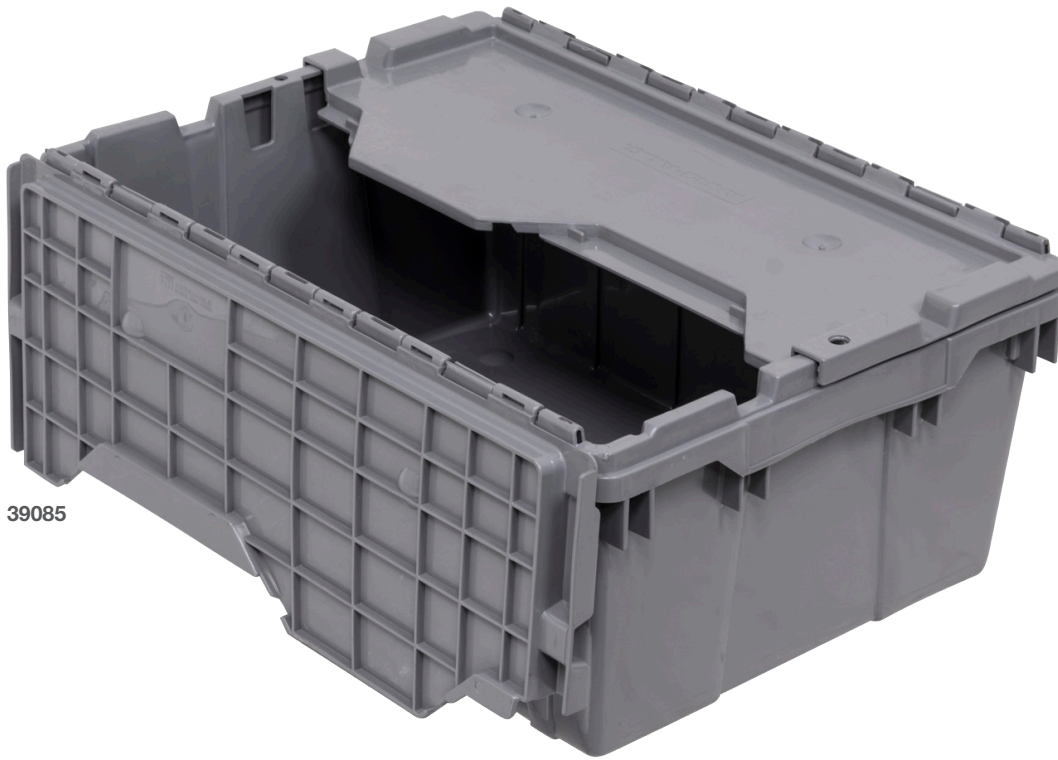

Attached Lid Containers

Reusable shipping, distribution, order picking and storage containers!

- Injection-molded from high-density industrial-grade polymers
- Attached lids snap securely closed to protect contents from dust or damage

39085