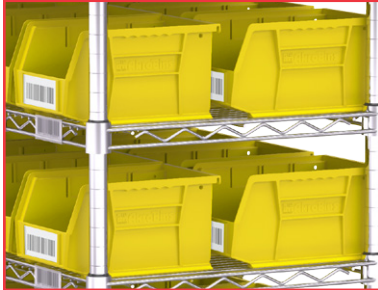

AkroBins®

Industry-leading hanging and stacking bins!

- Heavy-duty bins stack, sit on shelving or hang from panels and rails
- Optional dividers allow you to create customizable compartment sizes

The 30237, can be used back to back as a two-bin Kanban solution on 18" deep shelves!