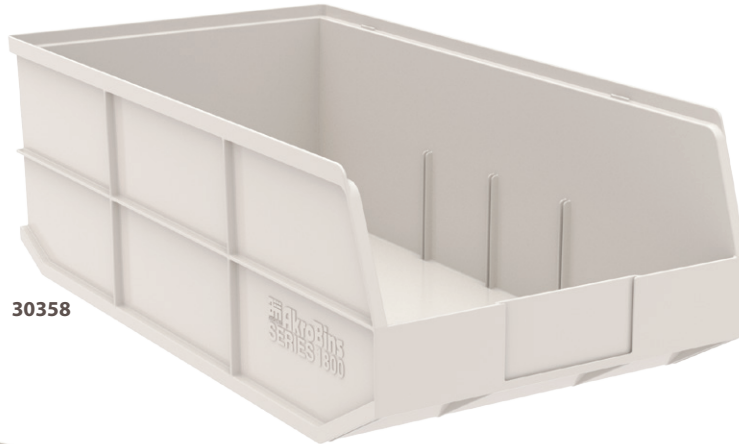

1800 Series AkroBin®

Heavy-duty stackable shelf bin

- Strong, industrial grade polymer construction
- 20" deep bins are perfect for large, heavy and bulky items

30358